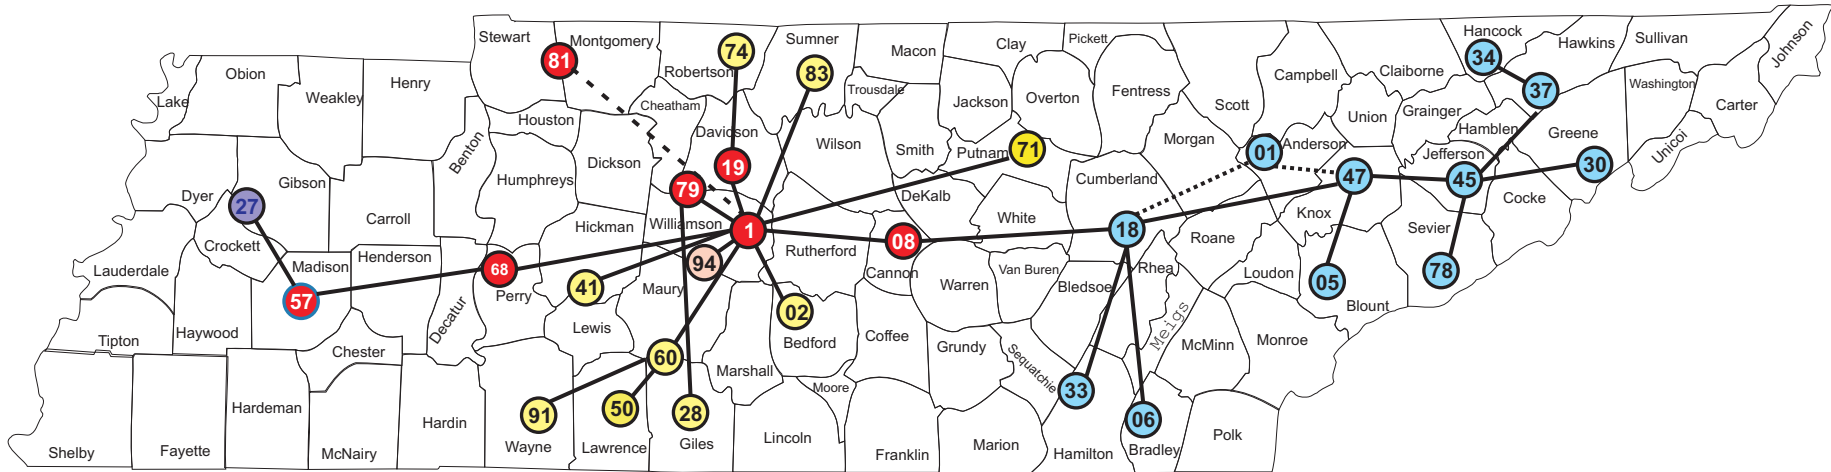

# MTEARS

MIDDLE TENNESSEE EMERGENCY AMATEUR REPEATER SYSTEM

**Notes:**

- 1 443.725 107.2 Nolensville - Hub
- 01 441.925 100.0 Oak Ridge
- 02 442.700 100.0 Deason
- 05 443.900 100.0 Maryville
- 06 442.025 100.0 Cleveland
- 08 444.650 107.2 Short Mtn
- 18 443.875 88.5 Crossville
- 19 442.800 107.2 Nashville
- 27 442.300 100.0 West Gibson Co.
- 28 443.550 100.0 Pulaski
- 30 441.850 100.0 Greeneville
- 33 443.125 103.5 Signal Mtn
- 34 442.450 100.0 Sneedville
- 37 444.600 100.0 Mooresburg

- 41 442.550 123.0 Hickman Co.
- 45 443.725 100.0 Jefferson
- 47 442.500 100.0 Knoxville
- 50 443.400 100.0 Lawrenceburg
- 57 444.450 123.0 Jackson
- 60 442.725 100.0 Southport
- 68 442.850 107.2 Lobelville
- 71 444.600 107.2 Cookeville
- 74 443.900 107.2 Cross Plains
- 78 444.900 100.0 Gatlinburg
- 79 443.975 107.2 Pasquo
- 81 442.625 107.2 Clarksville
- 83 444.450 107.2 Gallatin
- 91 443.950 100.0 Wayne Co.
- 94 443.075 156.7 Heritage

**4-22-17 Change:**

Added repeaters 01 Oak Ridge, 34 Sneedville, 37 Mooresburg, and soon 05 Maryville. Dotted lines show variable link paths. 81 Clarksville's link is unreliable.

**5-10-17 Change**

Link to 68 Lobelville is back up.