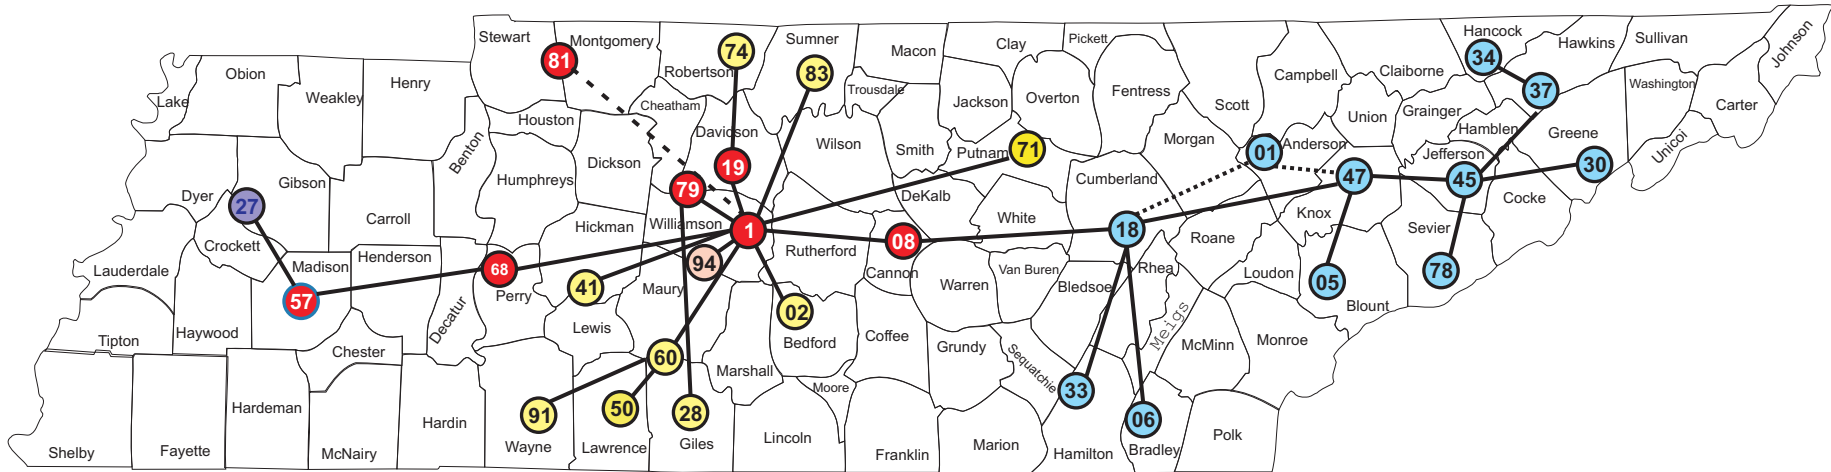

MTEARS

MIDDLE TENNESSEE EMERGENCY AMATEUR REPEATER SYSTEM

Notes:

- 1 443.725 107.2 Nolensville - Hub
- 01 441.925 100.0 Oak Ridge
- 02 442.700 100.0 Deason
- 05 443.900 100.0 Maryville
- 06 442.025 100.0 Cleveland
- 08 444.650 107.2 Short Mtn
- 18 443.875 88.5 Crossville
- 19 442.800 107.2 Nashville
- 27 442.300 100.0 West Gibson Co.
- 28 443.550 100.0 Pulaski
- 30 441.850 100.0 Greeneville
- 33 443.125 103.5 Signal Mtn
- 34 442.450 100.0 Sneedville
- 37 444.600 100.0 Mooresburg

- 41 442.550 123.0 Hickman Co.
- 45 443.725 100.0 Jefferson
- 47 442.500 100.0 Knoxville
- 50 443.400 100.0 Lawrenceburg
- 57 444.450 123.0 Jackson
- 60 442.725 100.0 Southport
- 68 442.850 107.2 Lobelville
- 71 444.600 107.2 Cookeville
- 74 443.900 107.2 Cross Plains
- 78 444.900 100.0 Gatlinburg
- 79 443.975 107.2 Pasquo
- 81 442.625 107.2 Clarksville
- 83 444.450 107.2 Gallatin
- 91 443.950 100.0 Wayne Co.
- 94 443.075 156.7 Heritage

4-22-17 Change:

Added repeaters 01 Oak Ridge, 34 Sneedville, 37 Mooresburg, and soon 05 Maryville. Dotted lines show variable link paths. 81 Clarksville's link is unreliable.

5-10-17 Change

Link to 68 Lobelville is back up.